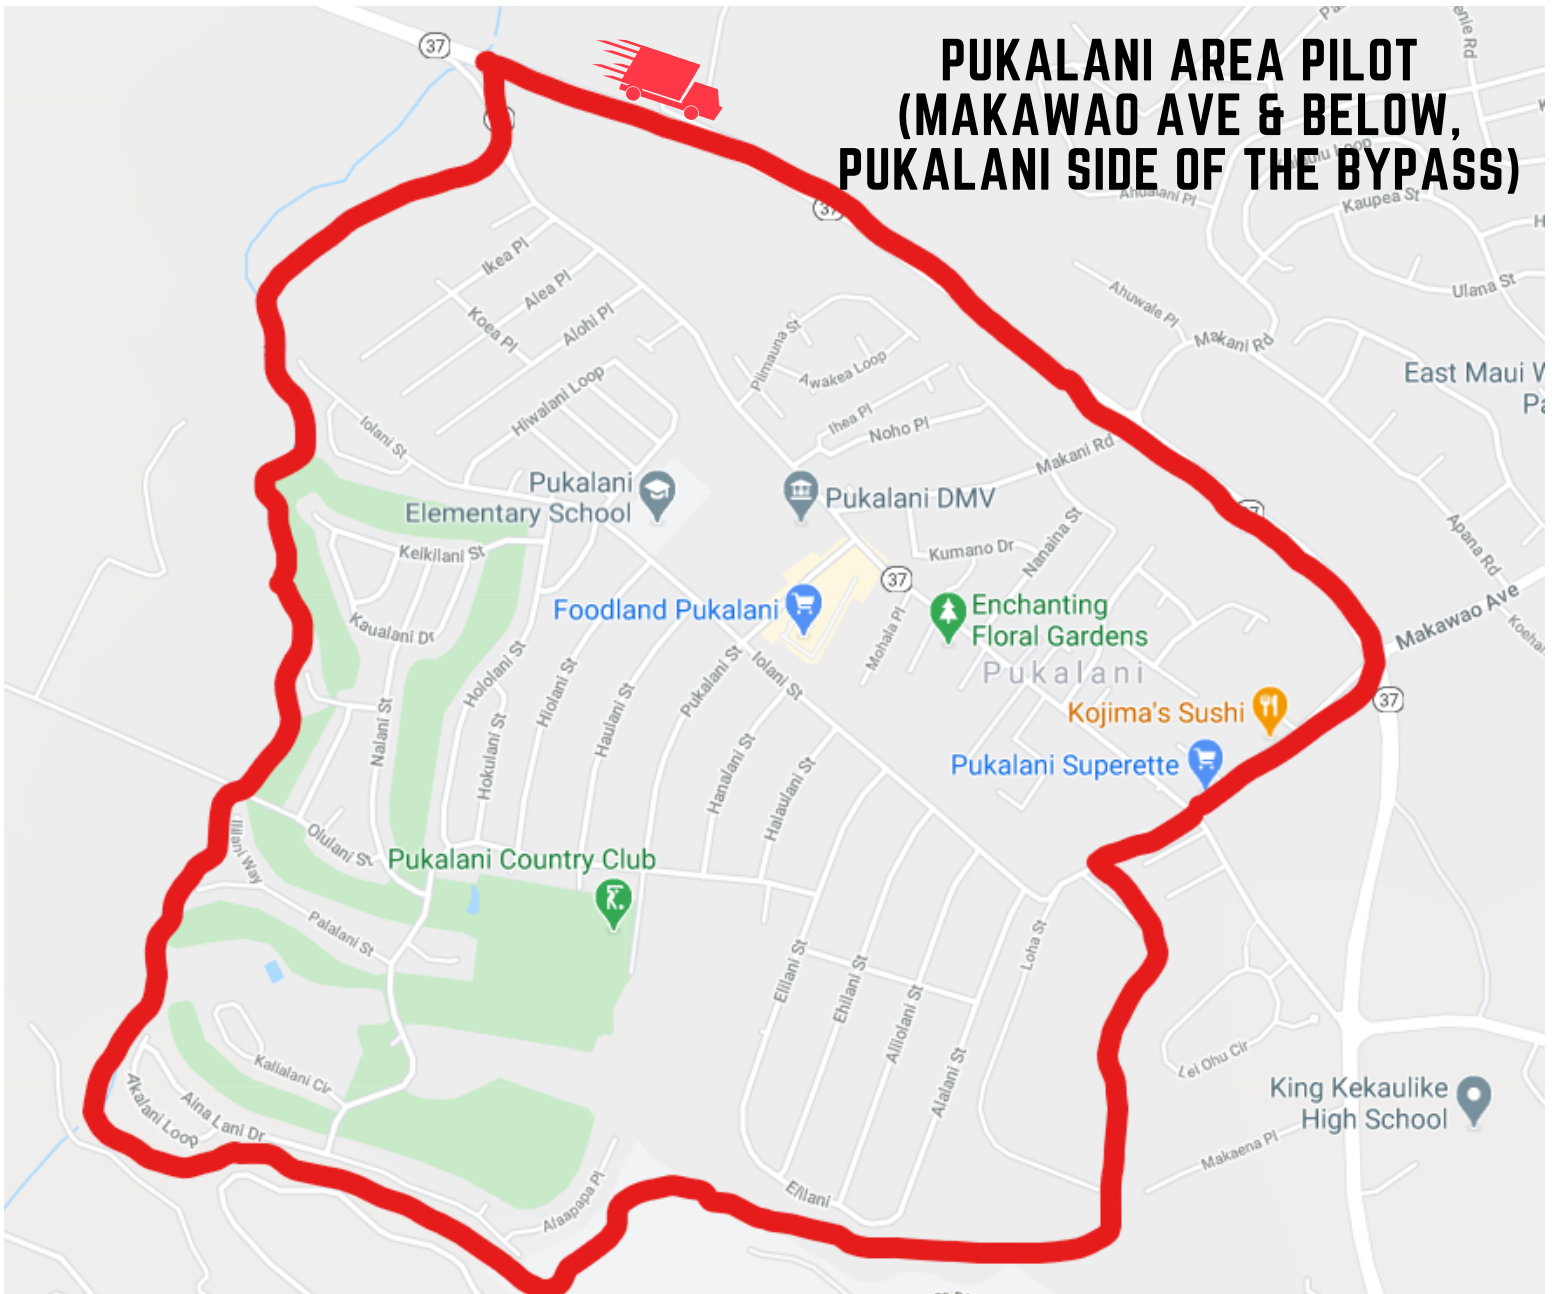

**MONDAY - FRIDAY
10:00 AM - 4:00 PM**

**\$15 MINIMUM ORDER
\$5 DELIVERY FEE
NO SUBSTITUTIONS, NO ADD ONS**

**CARD PAYMENT ONLY
ZERO CONTACT DELIVERY**

**PUKALANI AREA PILOT
(MAKAWAO AVE & BELOW,
PUKALANI SIDE OF THE BYPASS)**